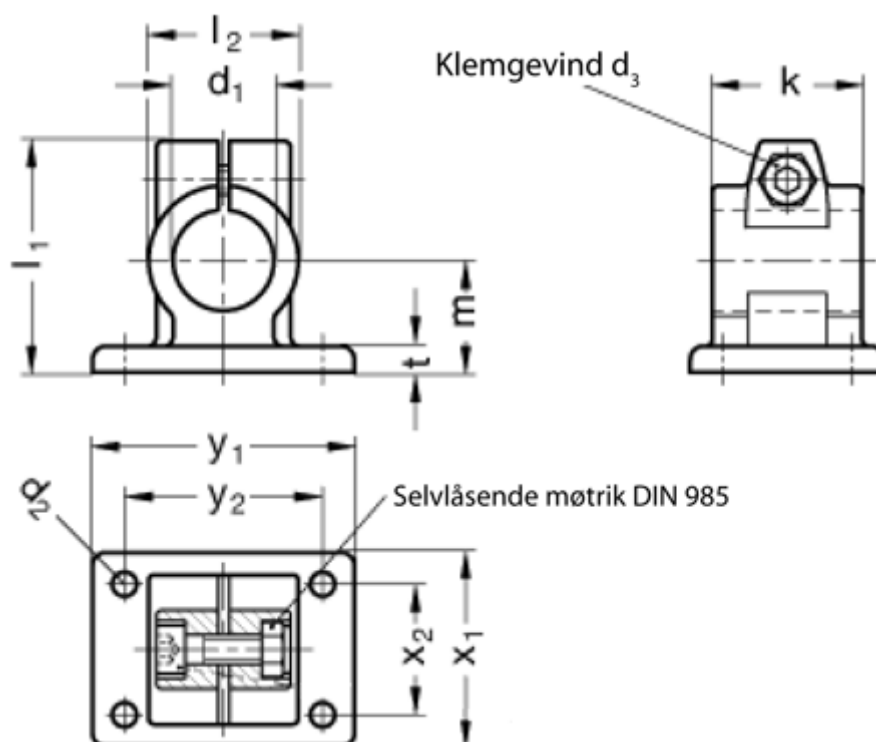

Article number: 20146B48652SW

Description: E+G

Flanged Connector GN 146-B48-65-2-SW

Measures

Adjustable clamp lever = GN 911-M10-55 have to be ordred separately

d1	= B48
d2	= 11.0
d3	= M10
k	= 65
l1	= 95
l2	= 65
m	= 50

t	= 14
x1	= 92
x2	= 62
y1	= 128
y2	= 98